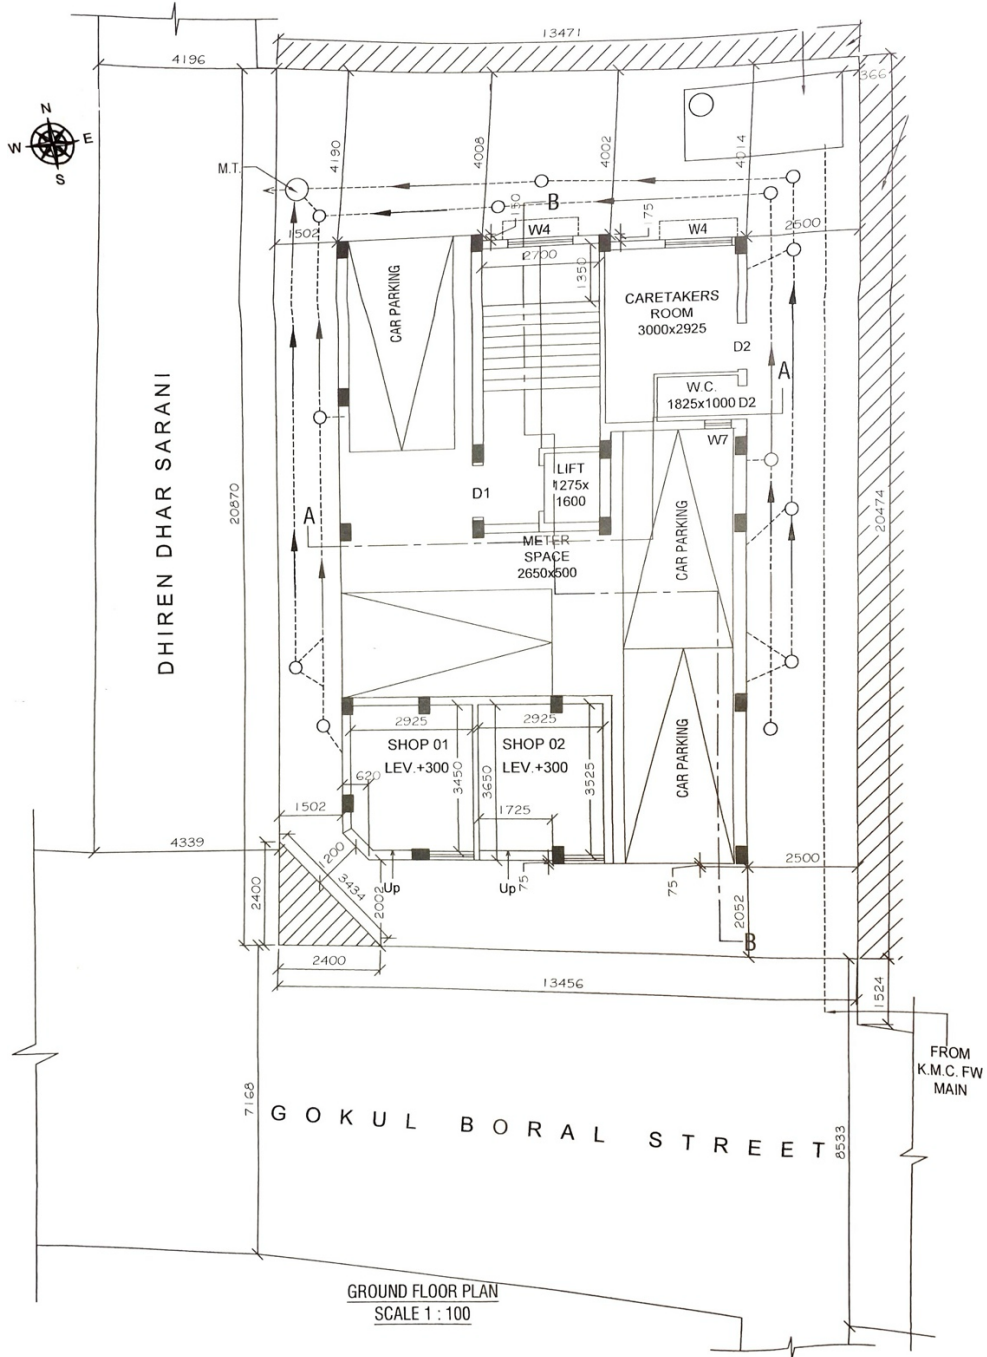

PKS CONCLAVE PRIVATE LIMITED

CIN : U45400WB2015PTC206423

29, Indrani Park, Charu Market, Kolkata - 700 033, West Bengal

Email : paul_kalyan1963@yahoo.co.in , Mob : 9836193231

LOCATION PLAN

Latitude: 22°33'51" N

Longitude: 88°21'42" E

PKS CONCLAVE PVT LTD

Kalyan Kalyan Paul
Director